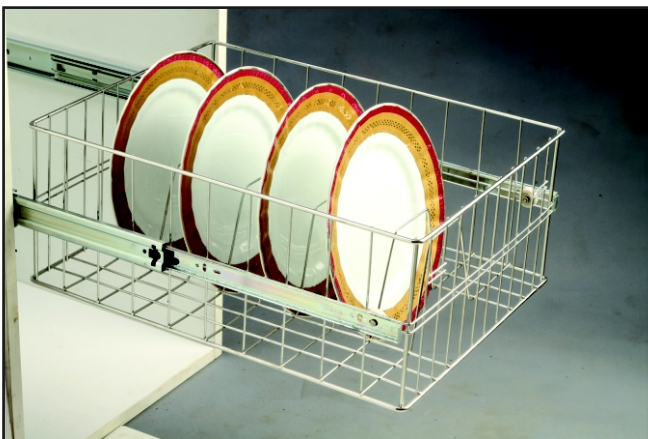

SS Mobile Trolley

SS Perforated Cutlery Basket

Dimension		
Width (Inch)	Depth (Inch)	Height (Inch)
15, 17, 19, 21, 28, 32	16, 20, 22, 24	4

Designer Thali Basket

Dimension		
Width (Inch)	Depth (Inch)	Height (Inch)
15, 17, 19, 21	16, 20, 22, 24	6, 8

Designer Cup & Saucer Basket

Dimension		
Width (Inch)	Depth (Inch)	Height (Inch)
15, 17, 19, 21	16, 20, 22, 24	4, 6

Designer Cutlery Basket

Designer Plain Basket

Designer Bottle Rack Basket

Designer Grain Basket

SS Right Angle Cutlery Basket

Dimensions		
Width (Inch)	Depth (Inch)	Height (Inch)
12, 15, 17, 19, 21	16, 20, 22, 24	4

SS Right Angle Cup & Saucer Basket

Dimensions		
Width (Inch)	Depth (Inch)	Height (Inch)
12, 15, 17, 19, 21	16, 20, 22, 24	4, 6