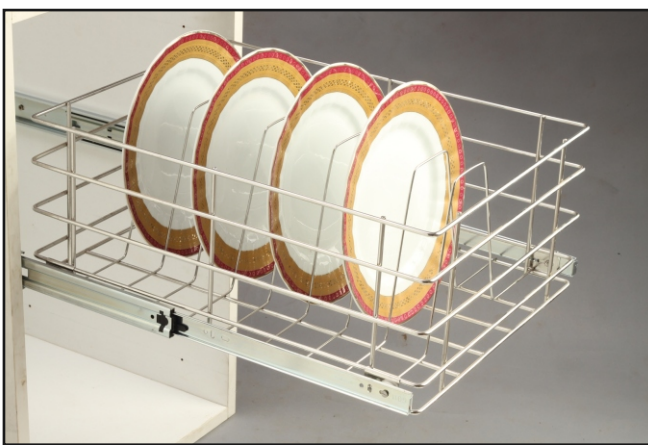

SS Twin D Tray

SS Revolving Corner (Merry-Go-Round)

SS Glass Holder

SS Bottle Flange

SS Royal pole Star

SS Triangular Flange

SS Round Flange

SS Wall Carrousel Unit

SS Mobile Trolley

SS Perforated Cutlery Basket

Dimension		
Width (Inch)	Depth (Inch)	Height (Inch)
15, 17, 19, 21, 28, 32	16, 20, 22, 24	4

Designer Thali Basket

Dimension		
Width (Inch)	Depth (Inch)	Height (Inch)
15, 17, 19, 21	16, 20, 22, 24	6, 8