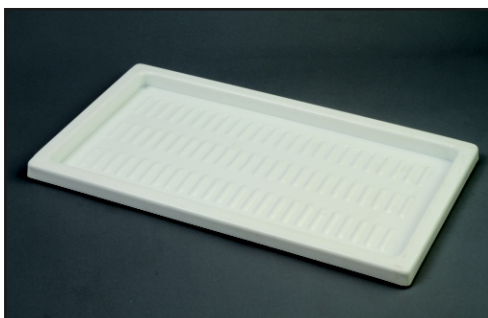

SS Right Angle Thali Basket

Dimensions		
Width (Inch)	Depth (Inch)	Height (Inch)
12, 15, 17, 19, 21	16, 20, 22, 24	6, 8

Designer Grain Basket

SS Stylish Single Pullout

SS Fixed Pullout

SS Grain Pullout

SS Glass Rack

SS Bin Holder

SS Plate Rack

SS Cylinder Trolley

Plastic Drip Tray

SS Detergent Holder

SS Shutter Dustbin

Plastic Cutlery Tray

SS Cleaning Utensil Holder