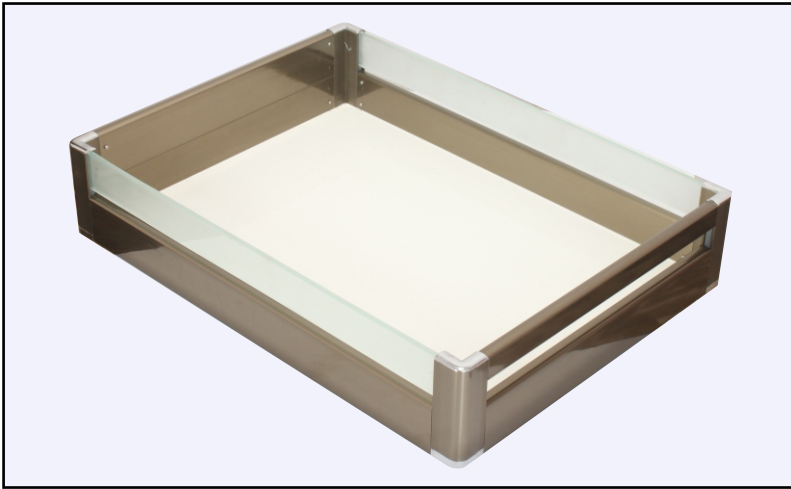

Detergent Pullout

Sink Drawer

Fixed Masala Pullout

✦ NEXXA HERITAGE Design available in **champagne grey** only.

Plain Drawer 4"

Plain Drawer 6"

Plain Drawer 8"

Plain Drawer

Dimension		
Width (Inch)	Depth (Inch)	Height (Inch)
09, 12, 15, 17 19, 21, 28, 32	16, 20, 22, 24	04, 06, 08

✦ NEXXA GRAND Design available in **champagne grey** only.

✦ For NEXXA GRAND inserts of cutlery, Plate/ Thali Available Separately