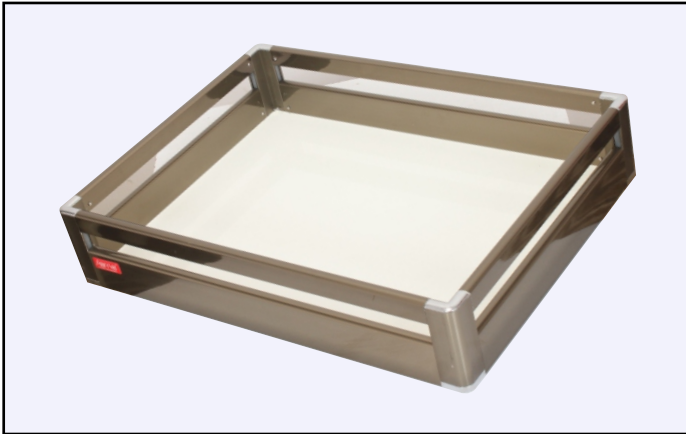

Cup & Saucer Drawer

Dimensions		
Width (Inch)	Depth (Inch)	Height (Inch)
15, 17, 19, 21, 24, 28, 32	16, 20, 22, 24	4, 6

Thali / Plate Drawer

Dimensions		
Width (Inch)	Depth (Inch)	Height (Inch)
15, 17, 19, 21, 24, 28, 32	16, 20, 22, 24	6, 8

Bottle / Glass Basket

Plain Basket

Fixed Masala Pullout

Detergent Pullout

✦ NEXXA ELEGANT Design available in **champagne grey** & **aluminium silver** finish.

Plain Drawer

Dimension		
Width (Inch)	Depth (Inch)	Height (Inch)
15, 17, 19, 21	16, 20, 22, 24	4, 6, 8

Plain Drawer

Dimension		
Width (Inch)	Depth (Inch)	Height (Inch)
09, 12, 15, 17 19, 21, 28, 32	16, 20, 22, 24	4, 6, 8

Thali / Plate Drawer

Dimension		
Width (Inch)	Depth (Inch)	Height (Inch)
12, 15, 17 19, 21, 28, 32	16, 20, 22, 24	6, 8