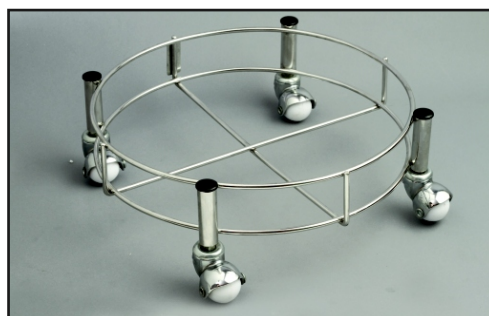

SS Right Angle Cutlery Basket

Dimensions		
Width (Inch)	Depth (Inch)	Height (Inch)
12, 15, 17, 19, 21	16, 20, 22, 24	4

SS Right Angle Cup & Saucer Basket

Dimensions		
Width (Inch)	Depth (Inch)	Height (Inch)
12, 15, 17, 19, 21	16, 20, 22, 24	4, 6

SS Right Angle Thali Basket

Dimensions		
Width (Inch)	Depth (Inch)	Height (Inch)
12, 15, 17, 19, 21	16, 20, 22, 24	6, 8

Designer Grain Basket

SS Stylish Single Pullout

SS Fixed Pullout

SS Grain Pullout

SS Glass Rack

SS Bin Holder

SS Plate Rack

SS Cylinder Trolley

Plastic Drip Tray

SS Detergent Holder

SS Shutter Dustbin

Plastic Cutlery Tray

SS Cleaning Utensil Holder