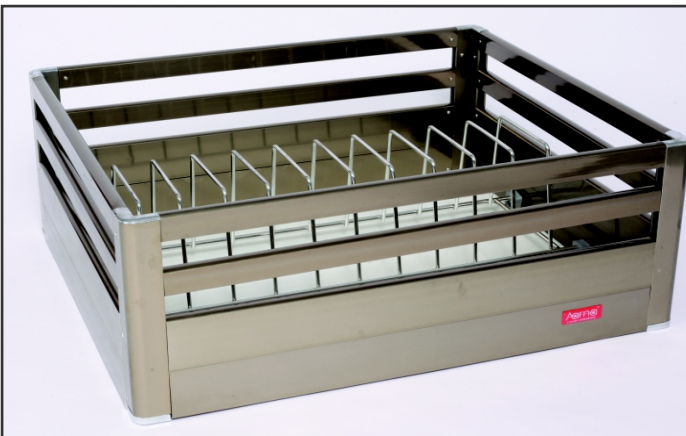

Thali / Plate Drawer

Dimension		
Width (Inch)	Depth (Inch)	Height (Inch)
12, 15, 17 19, 21, 28, 32	16, 20, 22, 24	6, 8