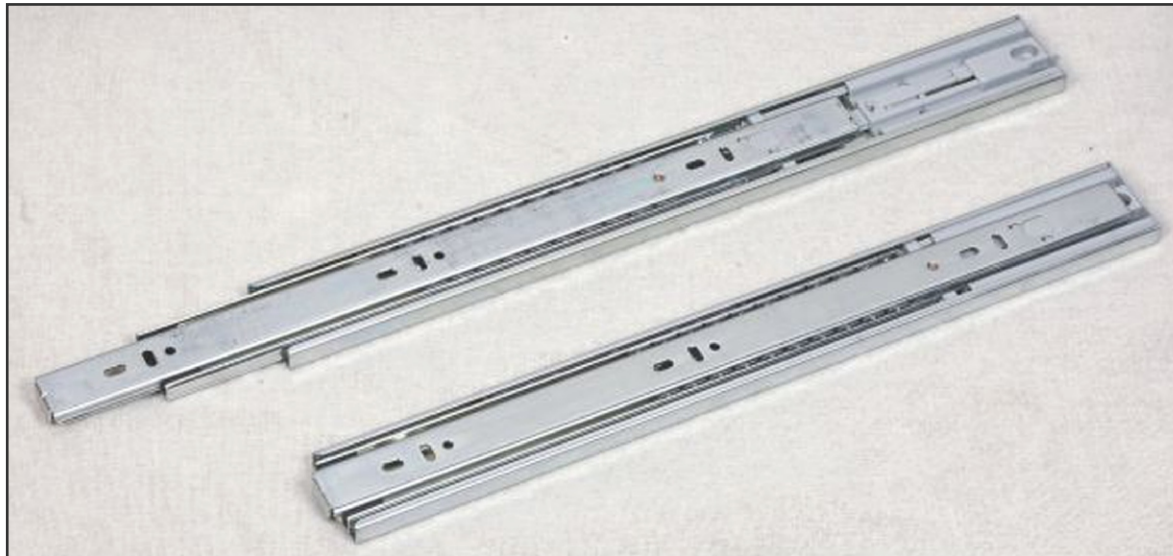

SS Plate Rack

Dimension (mm) W x D x H
615 x 320 x 380

SS Cup & Saucer Display

Dimension (mm) W x D x H
415 x 260 x 310

SS Cutlery Hanger

Dimension (mm) W x D x H
370 x 55 x 505

TELESCOPIC CHANNEL

✦ Available in Regular & soft close