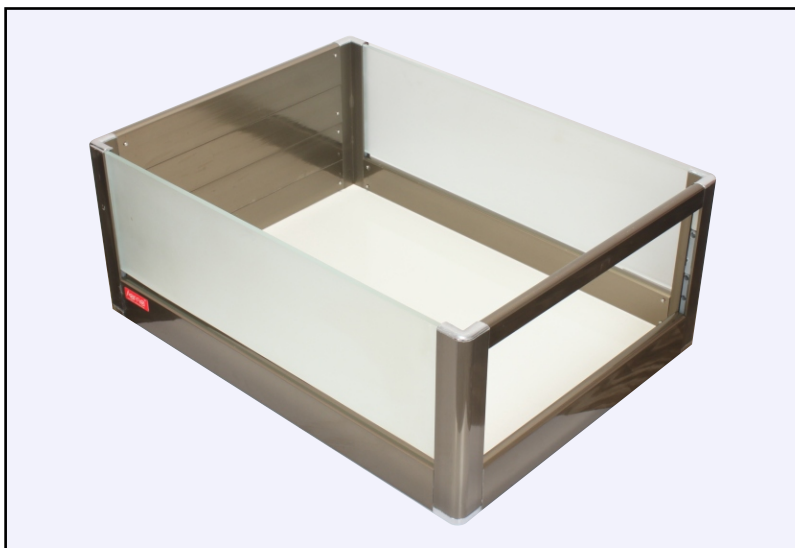

Detergent Pullout

Sink Drawer

Fixed Masala Pullout

✦ NEXXA HERITAGE Design available in **champagne grey** only.

Plain Drawer 4"

Plain Drawer 6"

Plain Drawer 8"

Plain Drawer

Dimension		
Width (Inch)	Depth (Inch)	Height (Inch)
09, 12, 15, 17 19, 21, 28, 32	16, 20, 22, 24	04, 06, 08

✦ NEXXA GRAND Design available in **champagne grey** only.

✦ For NEXXA GRAND inserts of cutlery, Plate/ Thali Available Separately