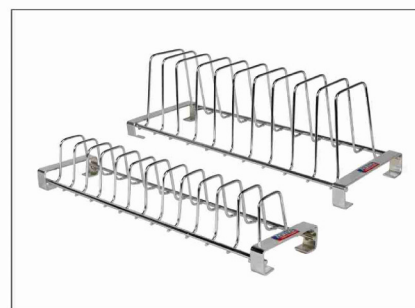

For Back panel height = same as panel height.

Bottom Mounted Soft Close Runners

- Specification Material - M. S. Zinc
- Size - 500 mm / 550 mm
- Load Capacity - 45 Kg

Additional Fittings
M.S Powder Coated

Nexxa Drawer with Bottom Mounted Soft Close Runners

SS Wire Basket with Bottom Mounted Soft Close Runner

Add Ons

C/S & thali Add on

Cutlery Add on