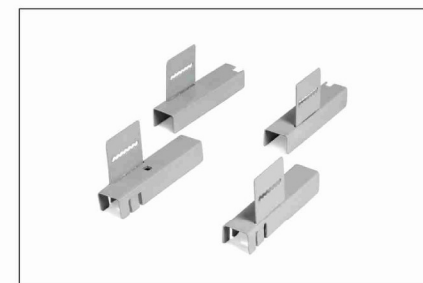

Aarna Slim Tandem Drawer

Slim Tandem Drawer Small & Medium Height

Panel height - 68mm/101mm

- Specification Material - M.S Powder Coated
- Size - 500 mm / 550 mm Coated
- Load Capacity - 45 Kg
- Color - Iron Gray

Slim Tandem Drawer Large Height

Panel height - 148mm

Size - 500 mm / 550 mm

Slim Tandem Drawer Ultra Large Height

Panel with Square Railings Height - 183mm

Square Railings & Back Bracket

Material: Aluminium powder coated

Installation Instruction For Bottom & Back Panels

Width = less 75 mm from inside width of carcass.

For Bottom Panel Length / Depth = less 10 mm from length of the tandem.

For Back = less 87 mm from inside width of carcass.

For Back panel height = same as panel height.

Bottom Mounted Soft Close Runners

- Specification Material - M. S. Zinc
- Size - 500 mm / 550 mm
- Load Capacity - 45 Kg

Additional Fittings
M.S Powder Coated