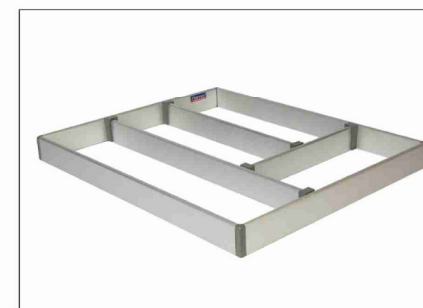

Aarna Slim Tandem Drawer

Slim Tandem Drawer Small & Medium Height

Panel height - 68mm/101mm

- Specification Material - M.S Powder Coated
- Size - 500 mm / 550 mm Coated
- Load Capacity - 45 Kg
- Color - Iron Gray

Slim Tandem Drawer Large Height

Panel height - 148mm

Size - 500 mm / 550 mm

Slim Tandem Drawer Ultra Large Height

Panel with Square Railings Height - 183mm

Square Railings & Back Bracket

Material: Aluminium powder coated

For Back panel height = same as panel height.

Bottom Mounted Soft Close Runners

- Specification Material - M. S. Zinc
- Size - 500 mm / 550 mm
- Load Capacity - 45 Kg

Additional Fittings
M.S Powder Coated

Nexxa Drawer with Bottom Mounted Soft Close Runners

SS Wire Basket with Bottom Mounted Soft Close Runner

Add Ons

C/S & thali Add on

Cutlery Add on