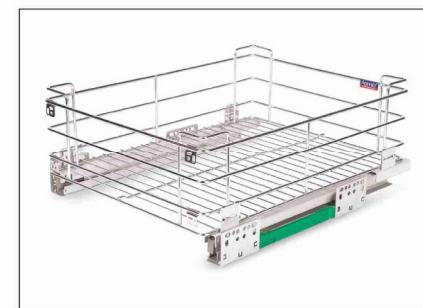

Aarna Slim Tandem Drawer

Slim Tandem Drawer Small & Medium Height

Panel height - 68mm/101mm

- Specification Material - M.S Powder Coated
- Size - 500 mm / 550 mm Coated
- Load Capacity - 45 Kg
- Color - Iron Gray

For Back panel height = same as panel height.

Bottom Mounted Soft Close Runners

- Specification Material - M. S. Zinc
- Size - 500 mm / 550 mm
- Load Capacity - 45 Kg

Additional Fittings
M.S Powder Coated

Nexxa Drawer with Bottom Mounted Soft Close Runners

SS Wire Basket with Bottom Mounted Soft Close Runner

Add Ons

C/S & thali Add on

Cutlery Add on