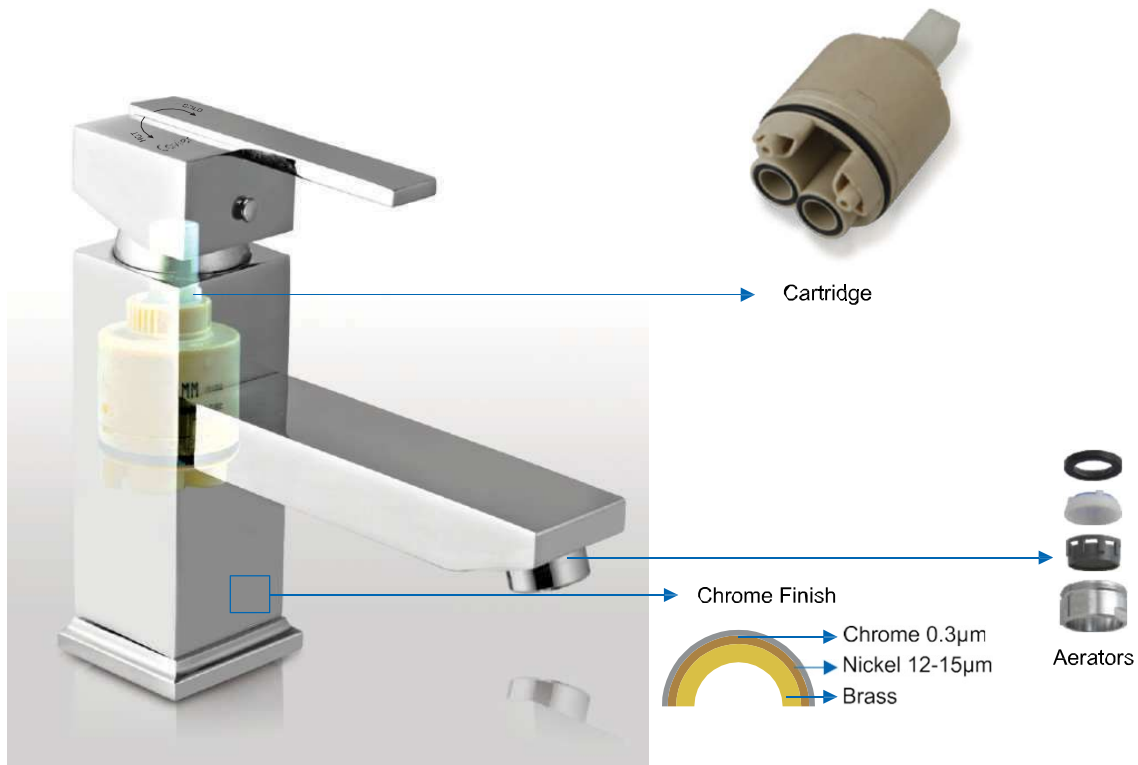

AERATORS

Devices that mix air with water to give a soft and splash-free flow.

- Our integrated honeycomb-structured aerator, provides lime buildup protection
- Integrated anti-clogging dome screen of the aerator filters sediments and dust particles
- The maximum allowable TDS level should not exceed 300 mg/L for the better performance of Cartridges, Aerators & Spindles.

CHROME FINISH

Upper shiny protection layer provides a mirror finish to every faucet.

- High plating thickness (Nickel: 12-15 microns and Chrome: 0.3 microns) provides tolerance to extreme climate and water conditions
- 72+ hours of salt spray test ensures our finishes are highly durable and corrosion resistant for a much longer duration.

CARTRIDGES

The heart of every faucet, the cartridge is responsible for controlling water supply.

- cartridges are 5 lacs cycle tested to give a longer and trouble free operating life of upto 20 years (considering 60-70 operations per day)
 - Wide angle of lever provides ultra comfort and flawless, smooth operation
 - Our cartridge spindle is made of brass instead of plastic, to avoid breakage
- Works smoothly even at high temperatures (85 degrees) and in various pressure conditions (0.5 -5 bar)