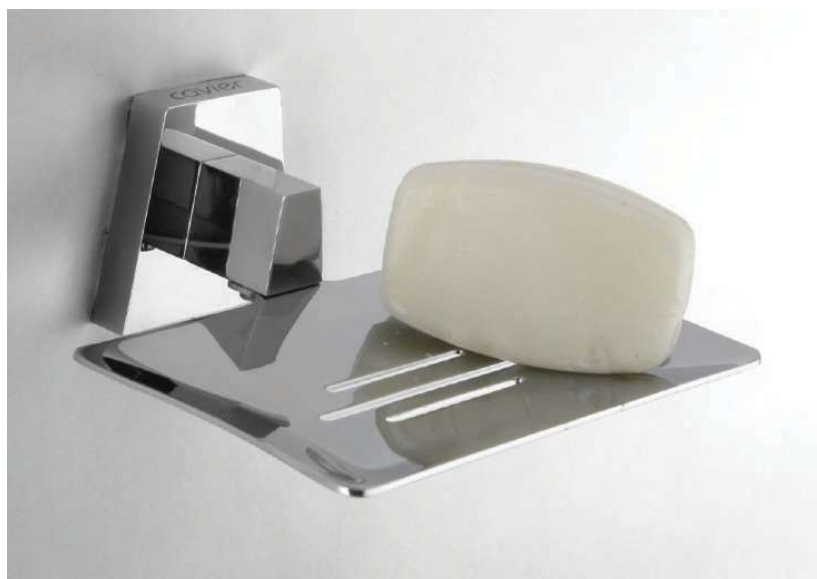

IDEAL
BATH ACCESSORIES

ID 901 | Towel Rail 24"

ID 905 | Towel Rack 600mm (24")

ID 907 | Towel Ring

ID 909 | Soap Dish

ID 910 | Soap Dish Double

ID 911 | Tumbler Holder

ID 913 | Soap Dish with Tumbler