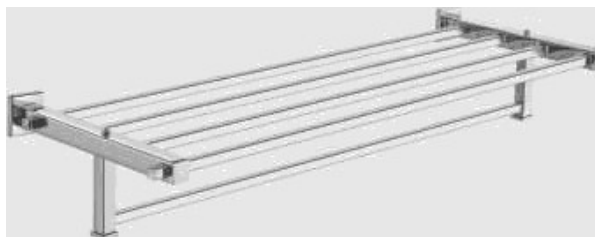

KAQ - 901
Towel Rail 600mm

KAQ - 905
Towel Rack 600mm

KAQ - 907
Towel Ring

KAQ - 909
Soap Dish

KAQ - 910
Soap Dish Double

KAQ - 911
Tumbler Holder

KAQ - 916
Robe Hook

KAQ - 917
Toilet Paper Holder