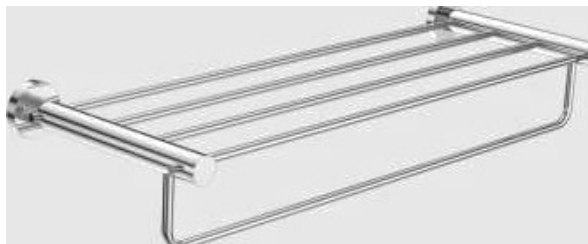

KDE - 910
Soap Dish Double

KDE-911
Tumbler Holder

KDE - 916
Robe Hook

KDE - 917
Toilet Paper Holder

KDE - 918
Toilet Paper Holder With
Flap

BATH ACCESSORIES CORSA

KCO - 901
Towel Rail 600mm

KCO - 905
Towel Rack 600mm